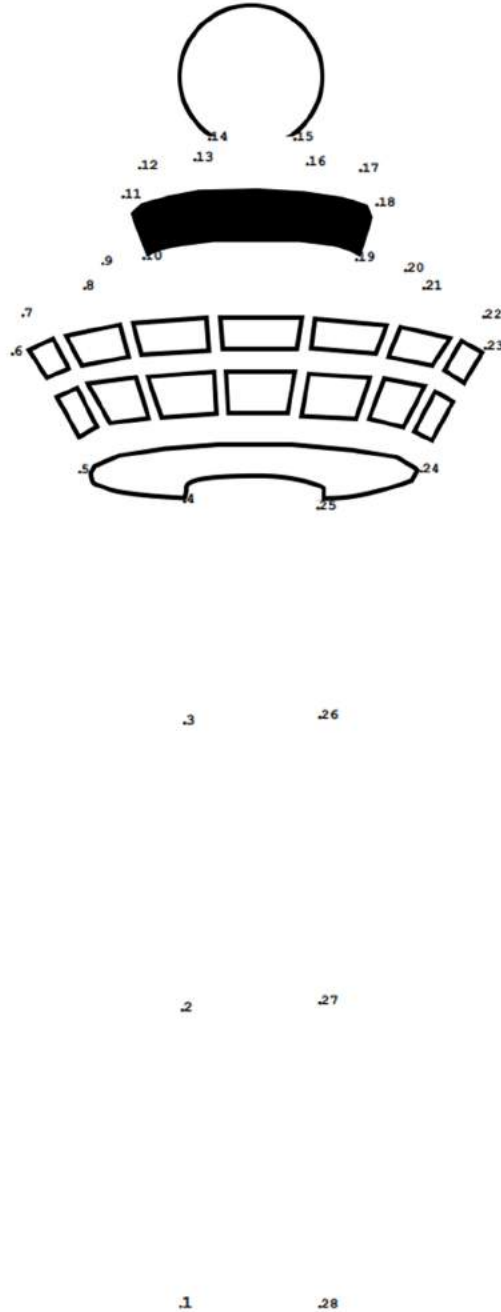

JOIN THE DOTS

Join the dots of things you can see in Changi!
Can you guess what they are?

Did you know?

Changi Airport's control tower has a team of Air Traffic Control officers that work 24 hours a day! They tell planes which runway to go for take-off and landing. Last year, there was a flight landing or taking off every 80 seconds. That's just a little over a minute!